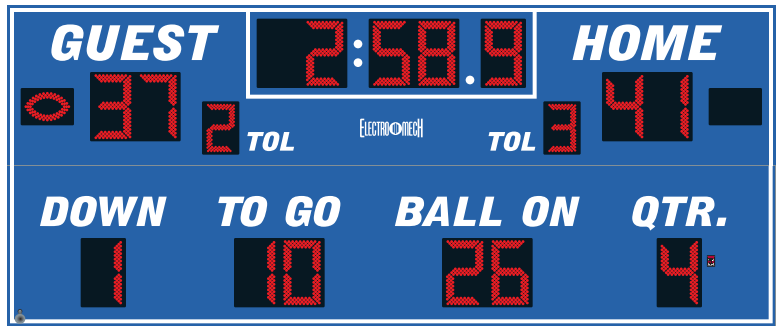

MODEL LX3685
Outdoor
Football

Dimensions	Weight	Cabinet Material	Caption Height	Accent Material
24 ft x 10 ft	730 lb	Aluminum	13 in, 11 in, 7 in	2.4 mil cast vinyl
Digit Height	Indicator Size	Digit Colors	Electrical	
24 in, 18 in	10 in	Amber or Red	2.9 Amps, 120 VAC	

STANDARD EQUIPMENT & FEATURES

- Double cabinet design with heavy duty extruded aluminum framing
- Light weight, rust free, all aluminum construction
- Mounting hardware for permanent installation on posts without the need for on site fabrication
- Choice of 18 standard paint colors
- Choice of amber or red LED displays
- LED display circuit scoreboards conformal coated for outdoor use
- Internally mounted trumpet horn
- Full-sized 37-key control console with LCD display
- Fifty programmable brightness levels
- Control console includes fully programmable Practice Segment Timer mode
- Junction box and patch cable for hardwired installations
- Five-year limited warranty

OPTIONAL EQUIPMENT & UPGRADES

- Electronic Team Names
- ID panels with custom graphics, in a variety of sizes, shapes and styles, to mount above, below, or beside the scoreboard
- Full color video and other electronic display panels
- Stadium Sound System packages
- Custom paint colors
- Team name in place of HOME
- Up to 1,000 feet of data cable for hardwired installations
- ScoreLink Wireless RF modem system for wireless communication
- Additional warranty and support plans

DIGITS / INDICATORS

Time Outs Left digits are 18 inches tall. All other digits are 24 inches tall. Football-shaped Possession indicators are 10 inches tall. Digits and indicators are formed from matrices of super-bright, long-lasting, energy-efficient LEDs (Light Emitting Diodes). Choose either amber or red LEDs for all outdoor products. Our LED assemblies are protected by aluminum masks that allow the hard epoxy shells of the LEDs to be exposed for maximum viewing angles.